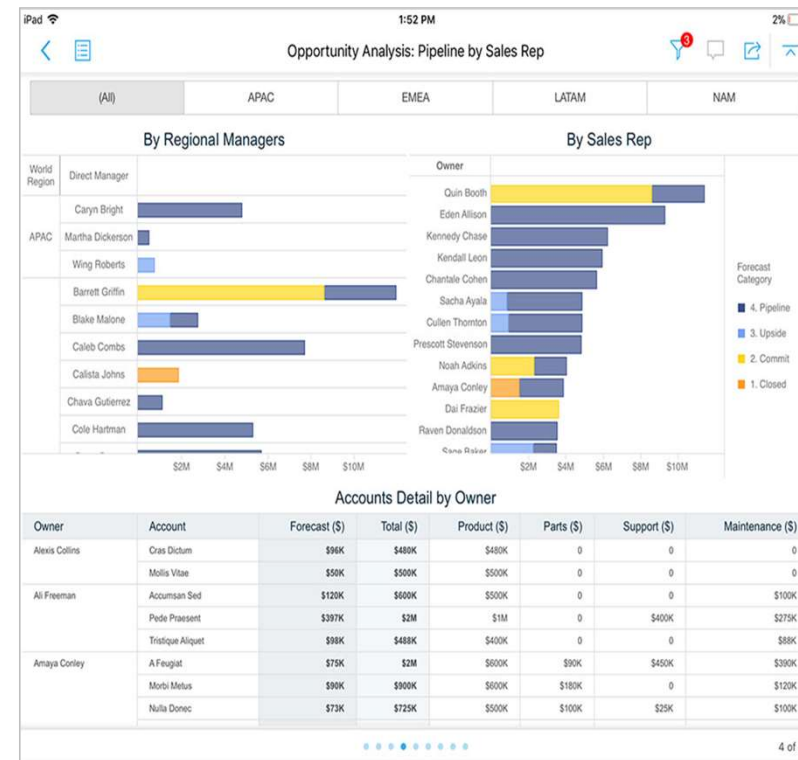

Businesses of all sizes are becoming more and more data driven

REGIONE LAZIO

PROGETTI STRATEGICI AdS AEROSPAZIO