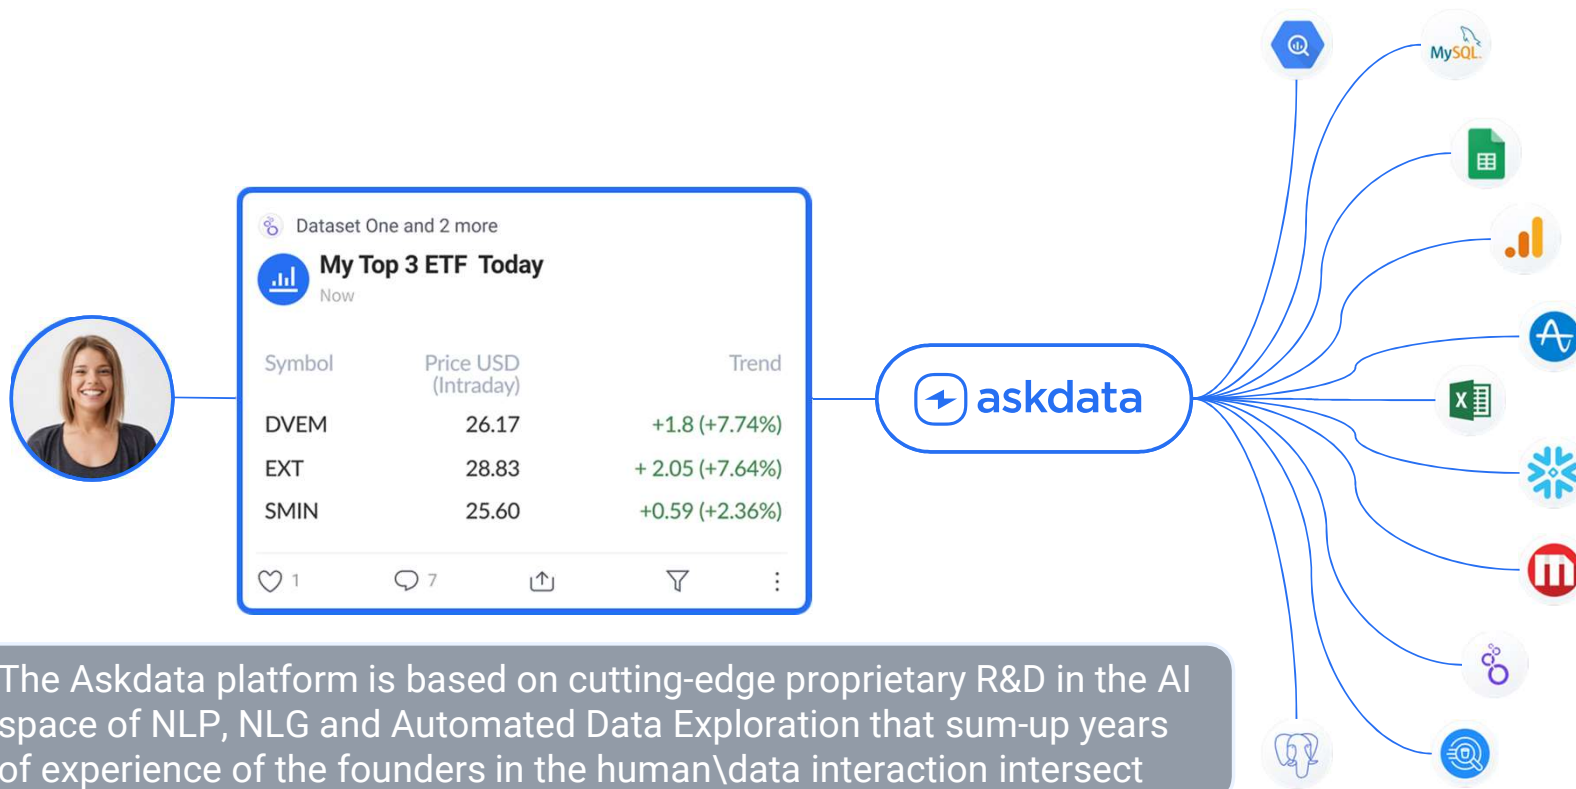

Dashboards and tabular reports are not enough!

1. The data is fragmented in silos
2. There is a huge skills gap in data competence among users
3. Modern tools are designed for analysts

Source: Gartner - State of the BI Adoption

REGIONE
LAZIO

PROGETTI STRATEGICI AdS
AEROSPAZIO

Askdata transforms how non technical users interact with data

Askdata is the first platform that makes data “personal” introducing an AI-driven collaborative experience more similar to a social network than a traditional Business Intelligence tool

REGIONE LAZIO

PROGETTI STRATEGICI AdS

AEROSPAZIO

Askdata transforms how non technical users interact with data

The Askdata platform is based on cutting-edge proprietary R&D in the AI space of NLP, NLG and Automated Data Exploration that sum-up years of experience of the founders in the human\data interaction intersect

EEWS Project

Earthquake Early Warning Systems

Lo scopo del progetto è quello di creare una piattaforma per l'elaborazione del Big Data proveniente dalla "spazio", integrandoli con dati raccolti in situ e fornire un servizio mirato a: